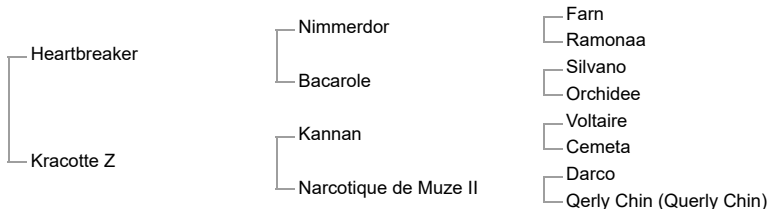

Hohneck Pommex Z

chestnut stallion

2024-02-20, Z

Sire:

HEARTBREAKER (KWPN, 1989, bay stallion by Nimmerdor) Approved For: BWP, KWPN, SF, SWB 1 placing @ **Level 1.60m** - Peter Geerink (NLD) 4th CSIO Aachen (GER) (**1.60m**); 6th CSI-W Mechelen (BEL) (**1.60m**); 1st CSIO 1998 - Nations Cup Falsterbo (SWE); 2nd CSIO 1998 - Final Samsung Super League Donaueschingen (GER); 3rd CSIO 1998 - Grand Prix Falsterbo (SWE);

Sire of: **HALIFAX VAN HET KLUIZEBOS** - **Level 1.70m** - €873,088, **ROMANOV** - **Level 1.60m** - €417,233, **VDL GROEP ZIDANE** - **Level 1.60m** - €381,998

1st dam:

Kracotte Z (Z, 2014, black brown mare by Kannan)

dam of 17 horses, 3 sport horses

Domperignon Pommex Z (Z, 2018, dark brown stallion by Dominator 2000 Z) € 16 - Level 1.30m;

Chattanooga Pommex Z (Z, 2018, grey stallion by Cornet Obolensky) Approved For: Z € 43 - 1 placing @ Level 1.30m - Frederike Staack (DEU) and 1 win - 2 placings @ 1.25m